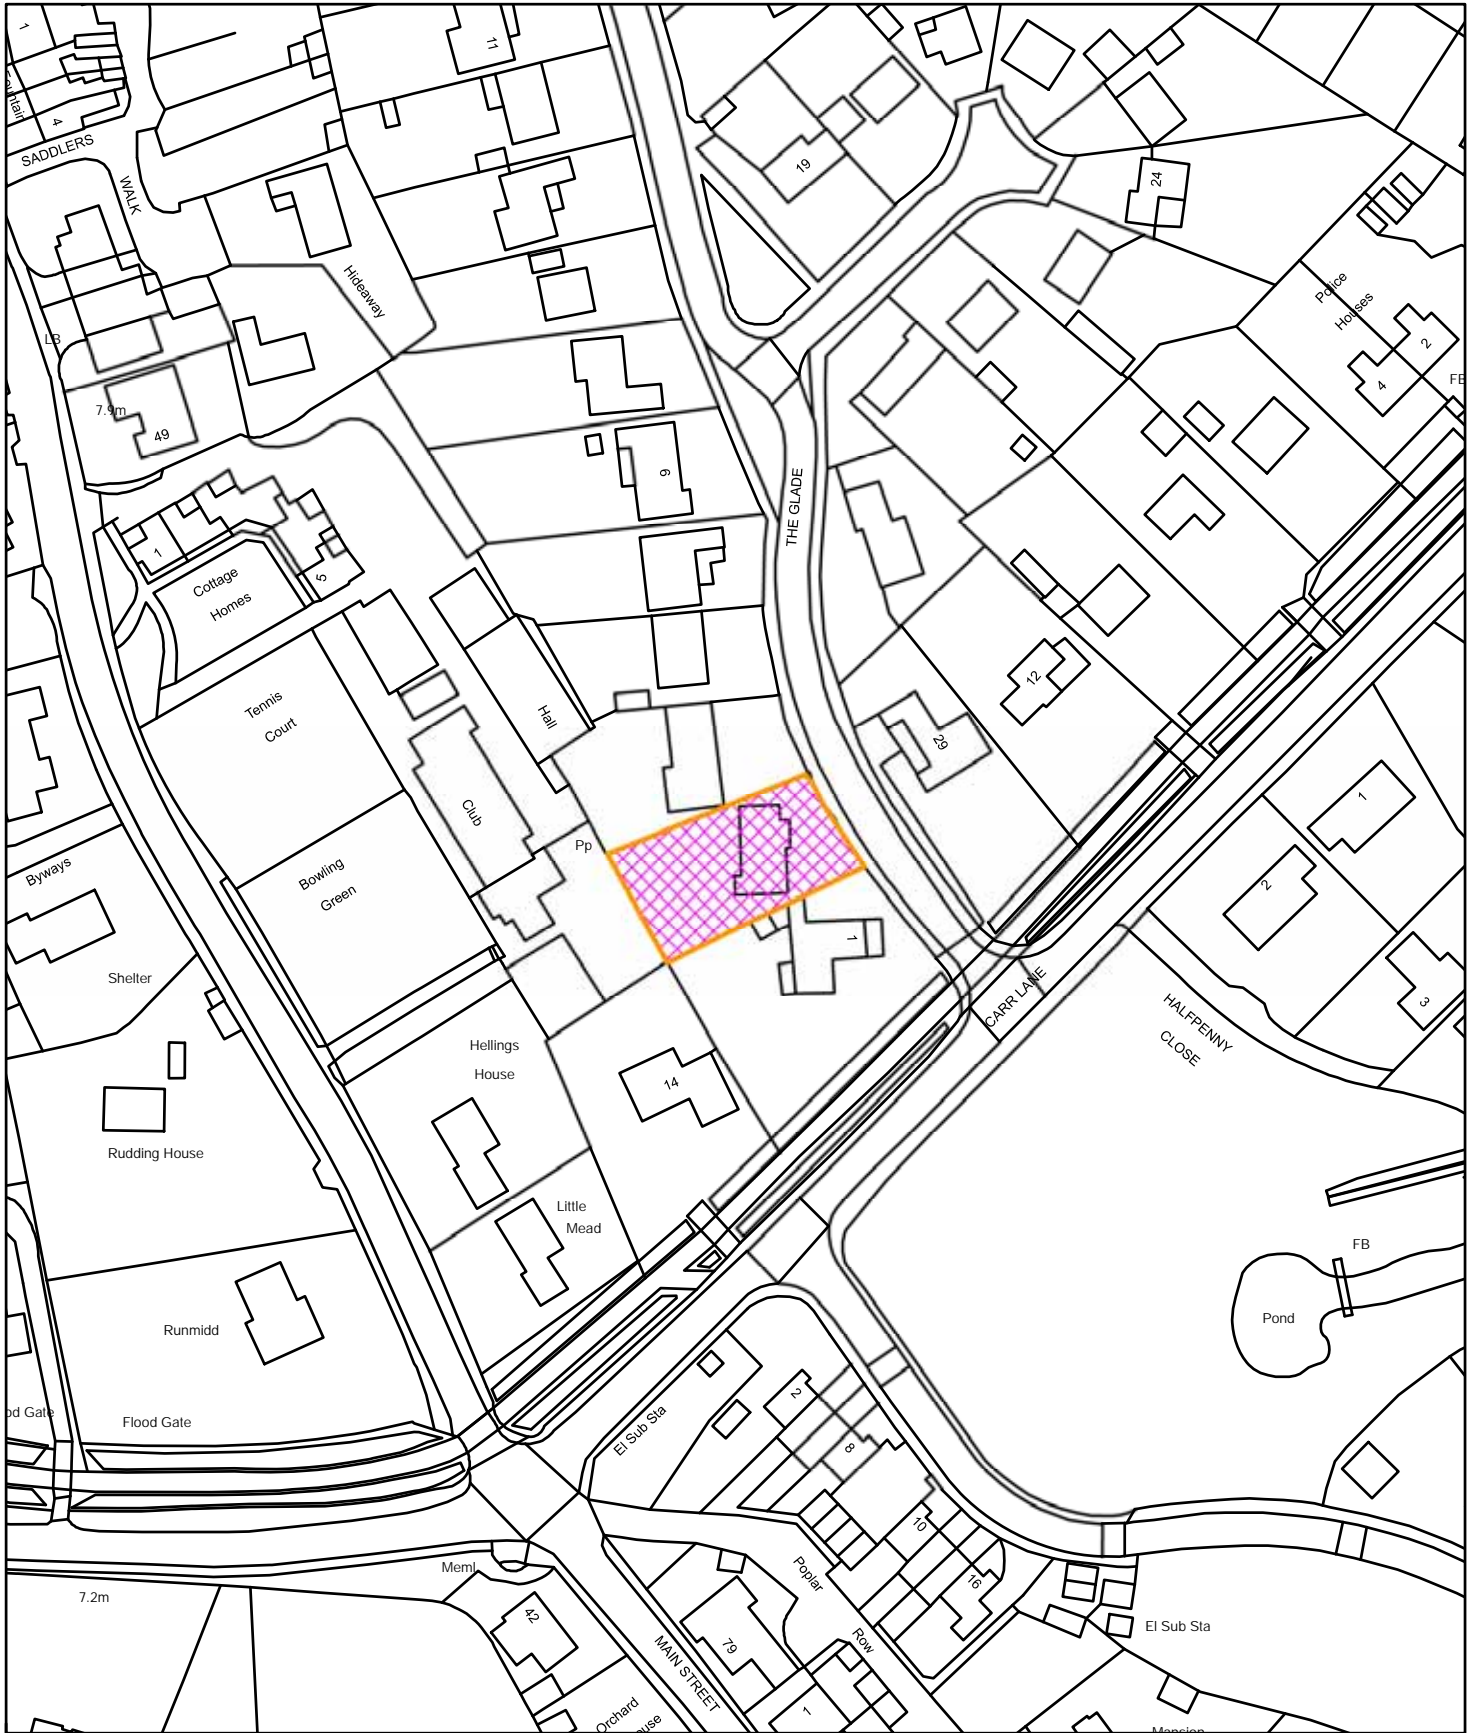

2020/0449/HPA
2 The Glade, Escrick

Reproduced from the Ordnance Survey mapping with the permission of Her Majesty's Stationary Office. Unauthorised reproduction infringes Crown Copyright and may lead to prosecution or civil proceedings © Crown Copyright
Selby District Council Licence No. 100018656
This copy has been produced specifically for Planning and Building Control purposes only.
No further copies may be made.